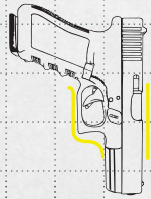

SIZING GUIDE

For Leather / Hybrid Holsters
Each Size Will Fit Listed and Similar Firearm Models

SIZE 1

BERETTA 900S, 92FS, APX, M9A3, 96A1, PX Storm
BERSA Thunder Pro
CANIK Mete MC9, TP9, SFx RIVAL-S
CZ P10, SP-01
FN FNS, FNX, FN 509, FN 509 Compact
GLOCK 17, 19, 20, 21, 22, 23, 26, 27, 30, 31, 32, 33, 34, 35, 36, 37, 38, 39, 40, 41
H&K VP, P30, P30SK, HK45, P2000, P2000SK, USP
IWI Jericho, Masada
KAHR T9, TP9, S9
KIMBER R7 Mako
PSA Dagger Compact, Dagger Full Size
RUGER P85, P89, 9E, SR, American, Security-9
S&W M&P, SDVE, Shield .45
SHADOW SYSTEMS DR920
SIG SAUER P250, P220, P225, P226, P227, P228, P229, P239, P2022, P245, P320, M17, M18, M11-A1, P224
SPRINGFIELD Echelon, XD, XDM, XDE
TAURUS G2, G2C, G3, G3C, G2S, PT111, PT140, PT145, 92, TX22
WALTHER PPS, PPQ, CCP, P99, PPX, PK380, P22